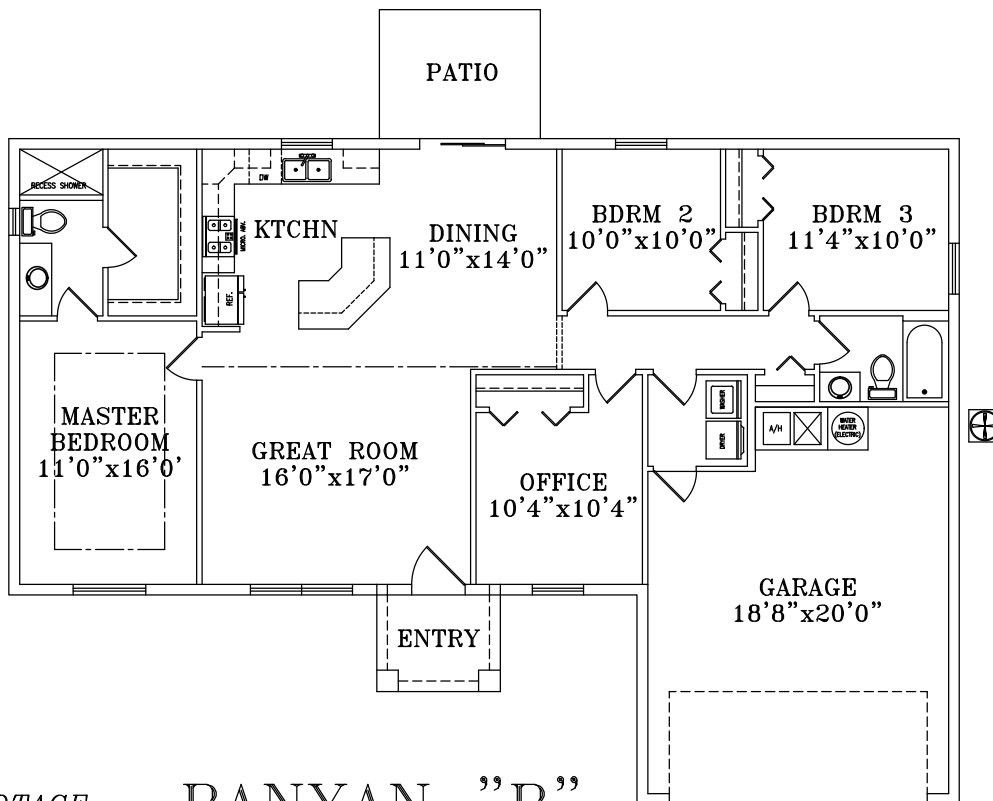

STEPHENS CONSTRUCTION

P.O. BOX 830515
OCALA FL. 34483
1-352-427-8911

CBC #056888

SQUARE FOOTAGE

LIVING	1473
GARAGE	459
ENTRY	46
TOTAL	1978

BANYAN "B"

Floorplans and elevations are subject to change. Floorplan dimensions are approximate. Consult blueprints for actual dimensions and information. Floorplans and elevations are artist's conceptions.